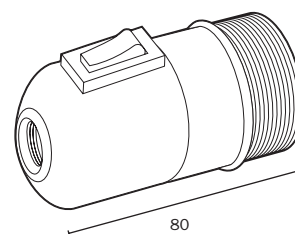

PORTALÁMPARAS
LAMP-HOLDER
Baquelita roscado, E-27 con interruptor,
(sin arandela)
*Baquelite with switch E-27, (without
washer)*

☐	☐	☐
	20	120