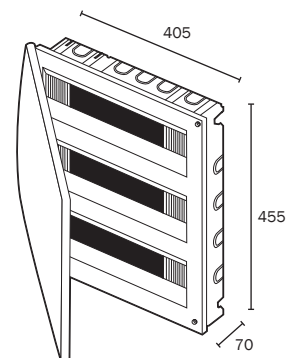

Puerta reversible Reversible cover

Ref. Item. 3360-P

ARMARIO ENCLOSURE
60 elementos puerta opaca
No enlazable
60 way unit with opaque cover
Not linkable

■	■
1	6