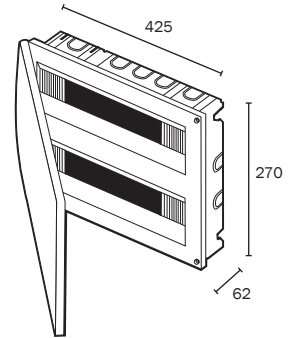

18 elementos puerta acabado plata bronce  
18 way unit with yellow silver cover

■	■
1	20

Famatec

Ref. Item. 3338-P

**ARMARIO ENCLOSURE**  
 38 elementos puerta opaca  
 38 way unit with opaque cover

■	■
1	10