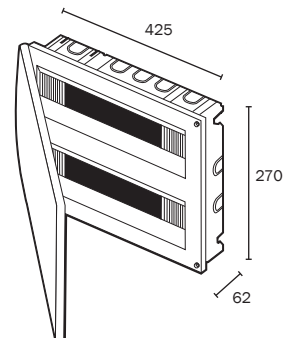

Ref. Item. 3338-PT

ARMARIO ENCLOSURE
38 elementos puerta transparente
38 way unit with transparent cover

■	■
1	10