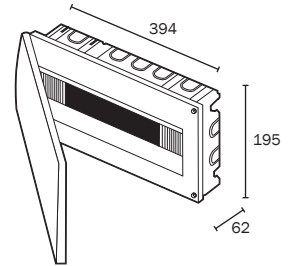

Ref. Item. 3318-P

ARMARIO ENCLOSURE
18 elementos puerta opaca
18 way unit with opaque cover

■	■
1	20