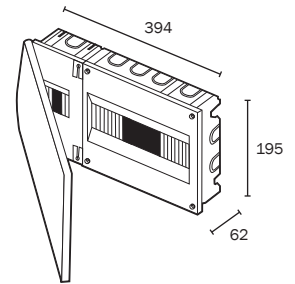

Ref. Item. 3312-P

ARMARIO ENCLOSURE

ICP 32 + 14 elementos puerta opaca
4 way + 14 way unit with opaque cover

■	■
1	20