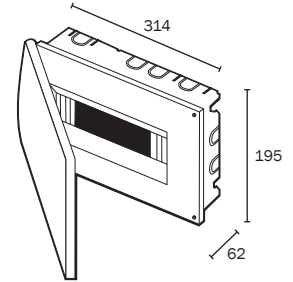

Ref. Item. 3314-P

ARMARIO ENCLOSURE
12 elementos puerta opaca
12 way unit with opaque cover

■	■
1	20