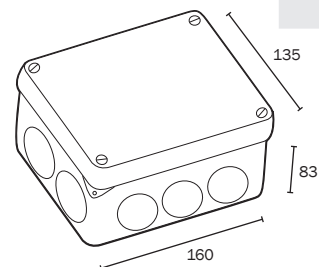

Bipolar 63A

Includes fuse holder bipolar 63A

■	■
2	48

Ref. Item. 3086

Tripolar 63A+Borne neutro 16 mm
Includes fuse holder tripolar 63A and terminal connection 16 mm

■	■
2	48