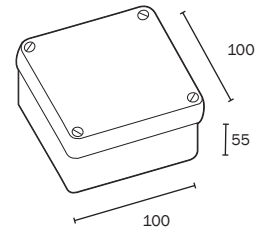

CAJA BOX

1 base 2P, TT lateral, 16A 220V
1 socket 2P, TT lateral, 16A 220V

1	36