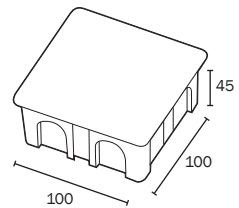

CAJA BOX

100 x 100 x 45 tapa garra metálica
100 x 100 x 45 with clip-on cover

■	■
6	180