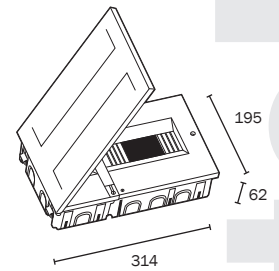

154
155

Ref. Item. 3308-FT

ARMARIO ENCLOSURE
ICP 32 + 8 elementos puerta transparente
4 way + 8 way unit with transparent cover

■	■
1	18