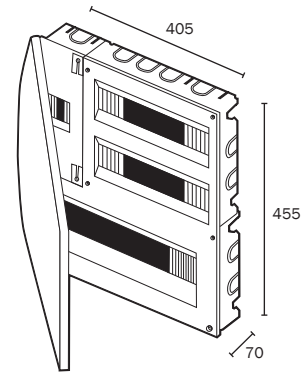

Puerta reversible
Reversible cover

Ref. Item. 3344-F

ARMARIO ENCLOSURE

ICP40 + 44 elementos puerta opaca

No enlazable

4 way + 44 way unit with opaque cover

Not linkable