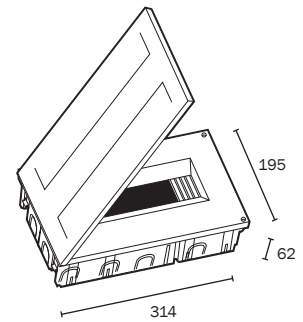

Ref. Item. 3314-F

ARMARIO ENCLOSURE
12 elementos puerta opaca
12 way unit with opaque cover

■	■
1	18